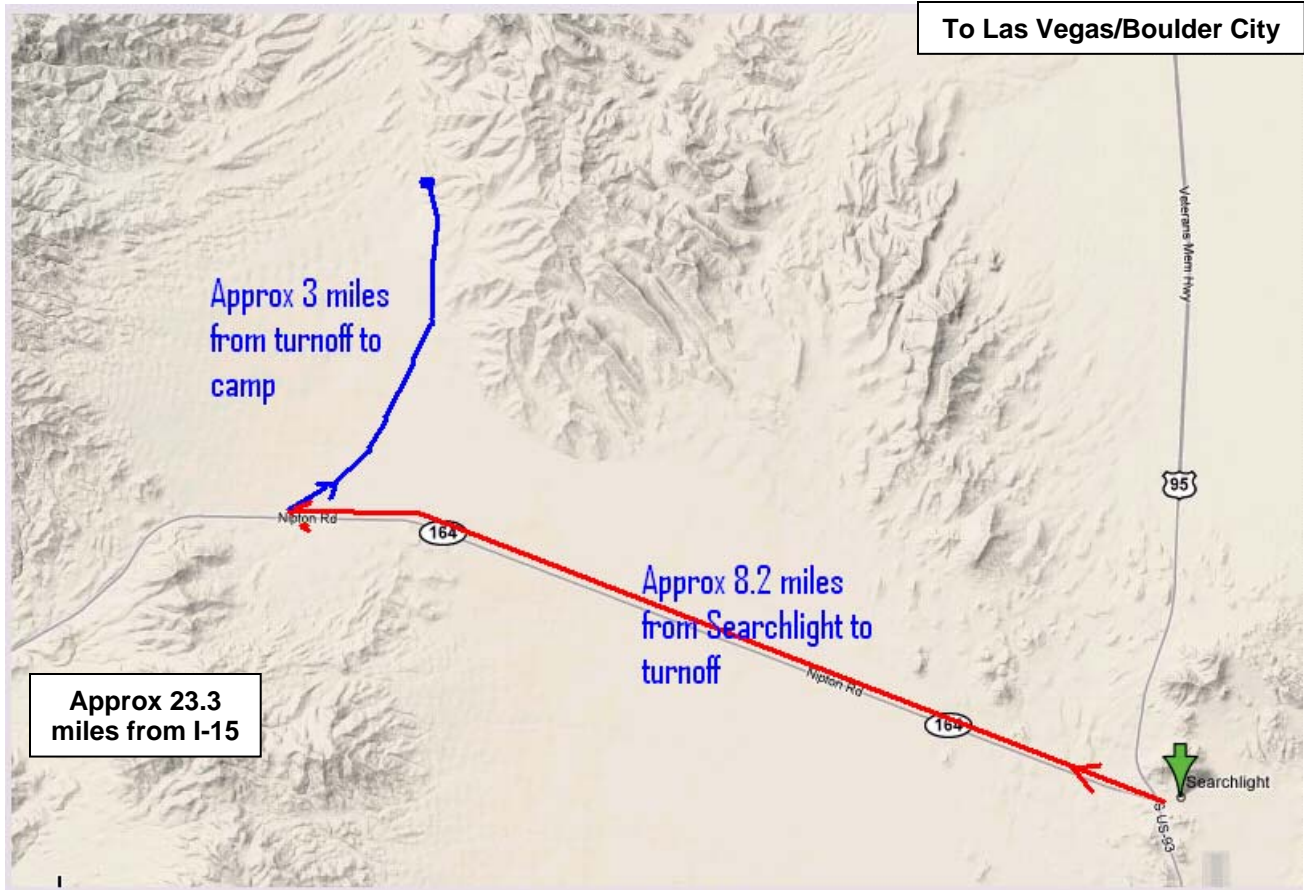

Directions to the FCF Winter Trace

Drive 8.2 miles west from Searchlight, NV on Hwy 164 and turn right (North). Or 23.3 miles from I-15 on Nipton Road and turn left (North). Then go approx 3 miles to the camp (you can't miss it)